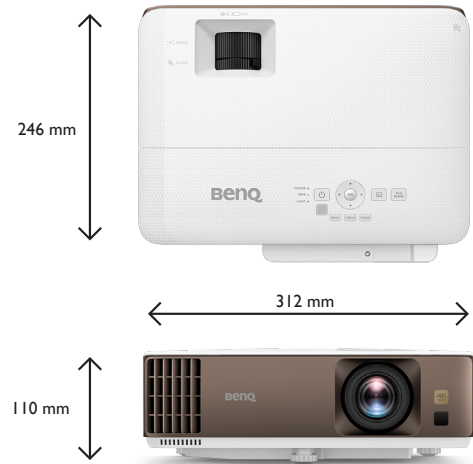

Dimensions