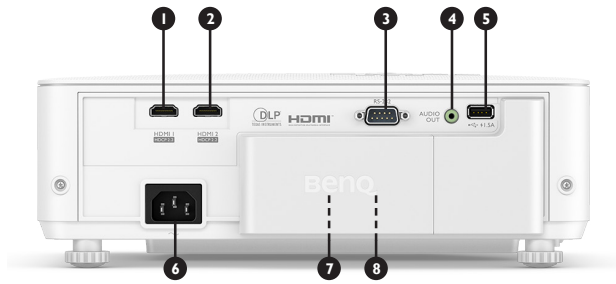

Input and Output Terminals

- ❶ HDMI-1 (2.0b, HDCP2.2)
- ❷ HDMI-2 (2.0b, HDCP2.2)
- ❸ RS232 Input (D-sub 9pin, male)
- ❹ Audio Output (mini jack)
- ❺ USB Type A (1.5A power)
- ❻ AC Power cable inlet
- ❼ Hidden Compartment for ATV Dongle
  - HDMI-3 (2.0b, HDCP2.2)
  - Micro USB cable (5V/1.5A power)
- ❽ QS01 (ATV) HDMI Dongle