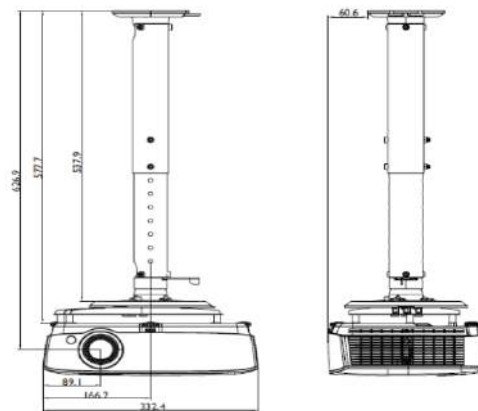

Input and Output Terminals

- ❶ USB Type min B (For FW upgrade)
- ❷ RS232 Input (D-sub 9pin, male)
- ❸ Computer Input (D-sub 15pin, Female)
- ❹ S-Video
- ❺ HDMI 1
- ❻ HDMI 2
- ❼ Audio Input (mini jack)
- ❽ USB Type A (1.5A power)
- ❾ Monitor Output (D-sub 15pin, Female)
- ❿ AC Power cord inlet
- ⓫ Computer Input (D-sub 15pin, Female)
- ⓬ Composite Video (RCA)
- ⓭ Audio Output (mini jack)
- ⓮ Kensington anti-theft lock slot

Dimensions

Distance Chart

Screen size				Distance from screen (mm)			Vertical offset (mm)
Diagonal	W	H	Min length (max. zoom)	Average	Max distance (min. zoom)		
inch	mm	(mm)	(mm)				
40	1016	886	498	1319	1439	1559	35
60	1524	1328	747	1979	2158	2338	52
80	2032	1771	996	2639	2878	3117	70
100	2540	2214	1245	3299	3597	3896	87
120	3048	2657	1494	3958	4317	4676	105
150	3810	3321	1868	4948	5396	5844	131
200	5080	4428	2491	6597	7195	7793	174
220	5588	4870	2740	7257	7914	8572	192
250	6350	5535	3113	8246	8994	9741	218
300	7620	6641	3736	9896	10792	11689	262

The screen aspect ratio is 4:3 and the projected picture is in a 4:3 aspect ratio

Shifting the projection lens

Ceiling Mount Chart

Ceiling mount screw: M4 (Max L = 25 mm; Min L = 20 mm)
Unit: mm

BenQ Europe B.V.