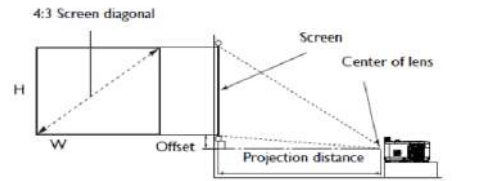

Dimensions

Distance Chart

Screen size				Distance from screen (mm)			Vertical offset (mm)
Diagonal	W	H	Min length (max. zoom)	Average	Max distance (min. zoom)		
inch	mm	(mm)	(mm)				
40	1016	886	498	1319	1439	1559	35
60	1524	1328	747	1979	2158	2338	52
80	2032	1771	996	2639	2878	3117	70
100	2540	2214	1245	3299	3597	3896	87
120	3048	2657	1494	3958	4317	4676	105
150	3810	3321	1868	4948	5396	5844	131
200	5080	4428	2491	6597	7195	7793	174
220	5588	4870	2740	7257	7914	8572	192
250	6350	5535	3113	8246	8994	9741	218
300	7620	6641	3736	9896	10792	11689	262

The screen aspect ratio is 4:3 and the projected picture is in a 4:3 aspect ratio

Shifting the projection lens

Ceiling Mount Chart

Ceiling mount screw: M4 (Max L = 25 mm; Min L = 20 mm)
Unit: mm

BenQ Europe B.V.