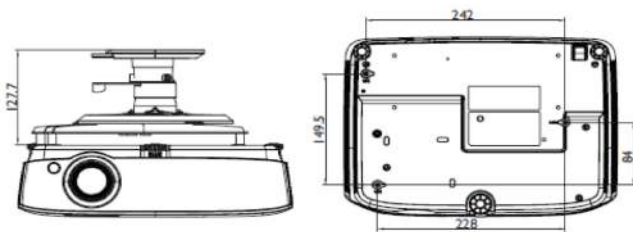

Dimensions

Distance Chart

Screen size				Distance from screen (mm)			Vertical offset (mm)
Diagonal	W	H	Min length (max. zoom)	Average	Max distance (min. zoom)		
inch	mm	(mm)	(mm)				
40	1016	886	498	1319	1439	1559	35
60	1524	1328	747	1979	2158	2338	52
80	2032	1771	996	2639	2878	3117	70
100	2540	2214	1245	3299	3597	3896	87
120	3048	2657	1494	3958	4317	4676	105
150	3810	3321	1868	4948	5396	5844	131
200	5080	4428	2491	6597	7195	7793	174
220	5588	4870	2740	7257	7914	8572	192
250	6350	5535	3113	8246	8994	9741	218
300	7620	6641	3736	9896	10792	11689	262

The screen aspect ratio is 4:3 and the projected picture is in a 4:3 aspect ratio

Shifting the projection lens

Ceiling Mount Chart

Ceiling mount screw: M4 (Max L = 25 mm; Min L = 20 mm)
Unit: mm

BenQ Europe B.V.