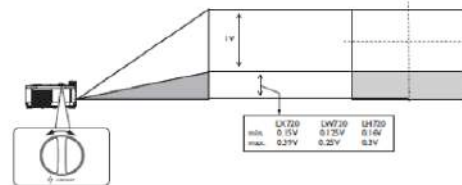

Dimensions

Distance Chart

Screen size				Distance from screen (mm)			Vertical offset (mm)
Diagonal	W	H	Min length (max. zoom)	Average	Max distance (min. zoom)		
inch	mm	(mm)	(mm)				
40	1016	886	498	1319	1439	1559	35
60	1524	1328	747	1979	2158	2338	52
80	2032	1771	996	2639	2878	3117	70
100	2540	2214	1245	3299	3597	3896	87
120	3048	2657	1494	3958	4317	4676	105
150	3810	3321	1868	4948	5396	5844	131
200	5080	4428	2491	6597	7195	7793	174
220	5588	4870	2740	7257	7914	8572	192
250	6350	5535	3113	8246	8994	9741	218
300	7620	6641	3736	9896	10792	11689	262

The screen aspect ratio is 4:3 and the projected picture is in a 4:3 aspect ratio

Shifting the projection lens

Ceiling Mount Chart

Ceiling mount screw: M4 (Max L = 25 mm; Min L = 20 mm)
Unit: mm

BenQ Europe B.V.