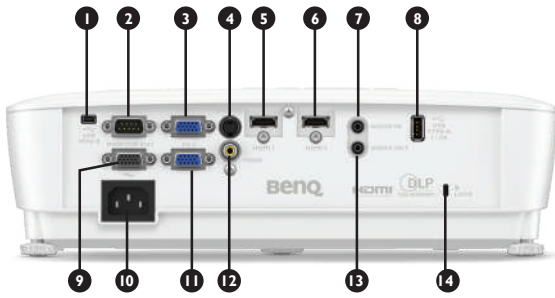

Input and Output Terminals

- ❶ USB Type min B (For FW upgrade)
- ❷ RS232 Input (D-sub 9pin, male)
- ❸ Computer Input (D-sub 15pin, Female)
- ❹ S-Video
- ❺ HDMI 1
- ❻ HDMI 2
- ❼ Audio Input (mini jack)
- ❽ USB Type A (1.5A power)
- ❾ Monitor Output (D-sub 15pin, Female)
- ❿ AC Power cord inlet
- ⓫ Computer Input (D-sub 15pin, Female)
- ⓬ Composite Video (RCA)
- ⓭ Audio Output (mini jack)
- ⓮ Kensington anti-theft lock slot