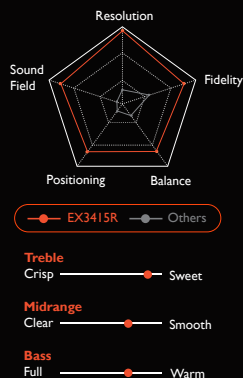

EXpansive Sound

Get up to speed and immerse in the sound of your screeching tires. Feel the engine rev, the roar of the crowd, and the scream of your machine as you take the lead. The waving checkered flag cannot be far ahead!

Product Color	Metallic Gray
Panel	
LCD≥ Size (inch)	34
Aspect Ratio	21:9
Curvature	1900R
Resolution (max.)	3440x1440
Display Area	799.8 x 334.8 mm (31.4x13.23 inch)
Pixel Pitch (mm)	0.2325
Brightness (SDR mode)	200
Brightness (HDR mode)	400
Native Contrast (typ.)	1000 :1
Panel Type	IPS
Viewing Angle (L/R;U/D) (CR≥10)	178/178
Response time	1ms (MPRT)
Refresh rate	144Hz
Display Colors	1.07 billion colors
Color Gamut	98% DCI-P3
Backlight	LED backlight
Dimension & Weight	
Dimensions (H x W x D)	H: 525x815.2x269.7mm (20.7x32.1x10.6 inch) L: 425.1x815.2x269.7mm (16.7x32.1x10.6 inch)
Net Weight	8.5kg (18.7lb)
Gross Weight	13.2kg (29.1 lb)
Special feature	
Video Format Support	Yes
AMA	Yes
Flicker-free Technology	Yes
Color Mode	Cinema HDRi | Custom | DisplayHDR ePaper | FPS | Game HDRi | HDR M-Book | Racing game | RPG | sRGB
Brightness Intelligence Plus (B.I.™)	Yes
Color Weakness	Yes
ePaper mode	Yes
Low Blue Light	Yes
Light Tuner	Yes
Color Vibrance	Yes
Black eQualizer	Yes
VESA Wall Mounting	100 x 100 mm (3.94x3.94 inch)
Tilt (down/up)	-5° ~ -15°
Swivel	15° / 15°
High adjustment	100 mm (3.94 inch)
K Locker	Yes
HDR Mode	HDR10 | VESA DisplayHDR400
I/O	
Speaker	2.1 Channel (2Wx2 + 5W woofer)
HDMI	v2.0 x 2
DP Input	v1.4 x 1
USB 3.0	2
Headphone Jack	Yes
Power	
Power Supply(90~264 AC)	Adapter
Power Consumption (On mode)	85W
Power Consumption (Power saving mode)	<0.5W
Certification	
FreeSync certification	FreeSync Premium
TUV Certificate	Flicker-free | Low Blue Light
Mac Compatible	Yes
Windows® Compatible	Windows®10 | Windows®7 Windows®8 | Windows®8.1

BenQ