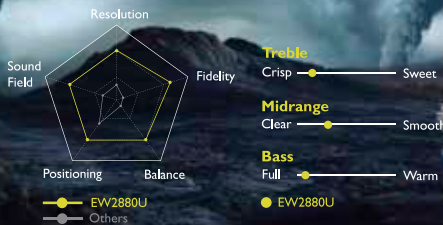

Premium Audio. Zero Clutter.

Integrated sound systems bring truly expansive sound to your movies, binge-watching and gaming. Take your audiovisual enjoyment to the next level with instant audio excellence without cable messes.

Cinema

Dialog / Vocal

Game

Pop / Live

Rock / Party

Plug in and Start My Day

It's simple. Set ergonomic height and tilt settings to your ideal levels. Connect all your peripherals through varied ports, including the latest single-cable USB-C™ with power delivery. Then, select your content and settle in for a great time!