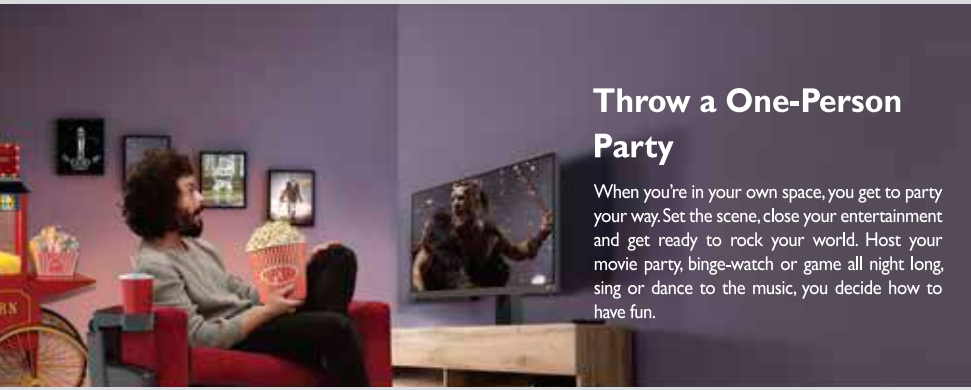

BenQ Entertainment Monitor EW2880U

Throw a One-Person Party

When you're in your own space, you get to party your way. Set the scene, close your entertainment and get ready to rock your world. Host your movie party, binge-watch or game all night long, sing or dance to the music, you decide how to have fun.

See with Eyes Widened

HDRi: Cinema refines color, brightness, and clarity for stellar visual performance

90% DCI-P3 makes colors more vivid, delivering cinematic-quality entertainment

HDRi: Game subtle color and brightness gradations reveal invisible details

Racing mode race towards your goal with a wider field of view and clear images

4K UHD

24P

AMD FreeSync

HDRi

Let the Sound Strike a Chord

Night mode gives lowered voices more clarity for quiet viewing at night

3W Stereo conveys resounding stereo sound with clear details