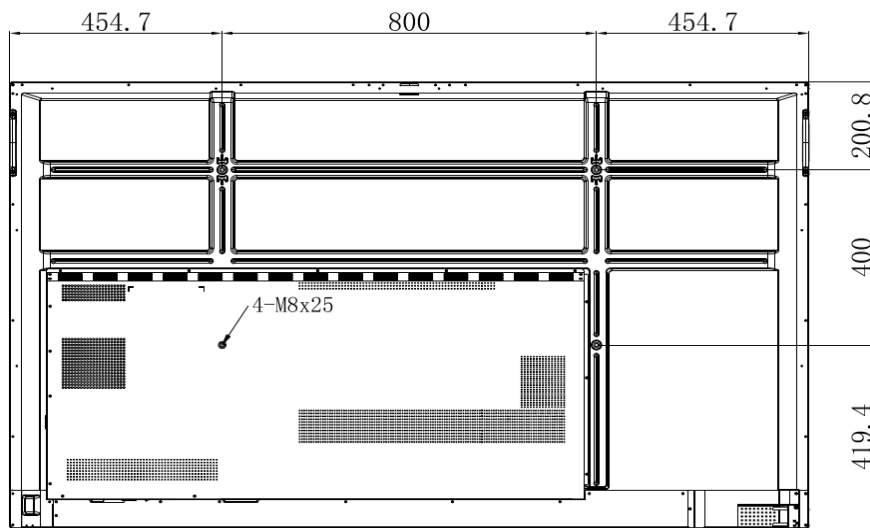

Input/output terminals

Wallmount

Dimension

Scan for more details

Corporate Office: BenQ India Pvt. Ltd.

9B Building, IIIrd Floor, DLF Cyber City, DLF Phase III, Gurgaon, Haryana, India - 122002,
Tel: +91 124-4501400, Fax: +91 124-4501400

www.BenQ.in   sales.enquiryin@BenQ.com   1800 419 9979

Like BenQ India on

BenQ