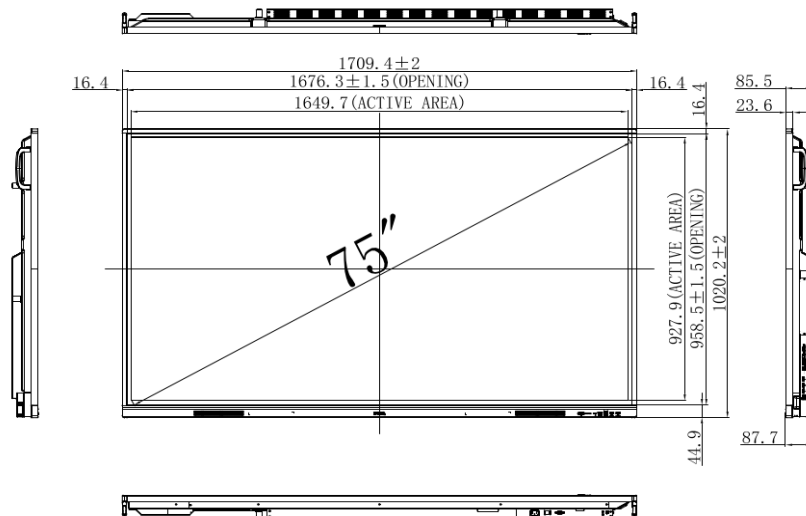

Scan for more details

Corporate Office: BenQ India Pvt. Ltd.

9B Building, IIIrd Floor, DLF Cyber City, DLF Phase III, Gurgaon, Haryana, India - 122002,
Tel: +91 124-4501400, Fax: +91 124-4501400

www.BenQ.in   sales.enquiryin@BenQ.com   1800 419 9979

Like BenQ India on

BenQ