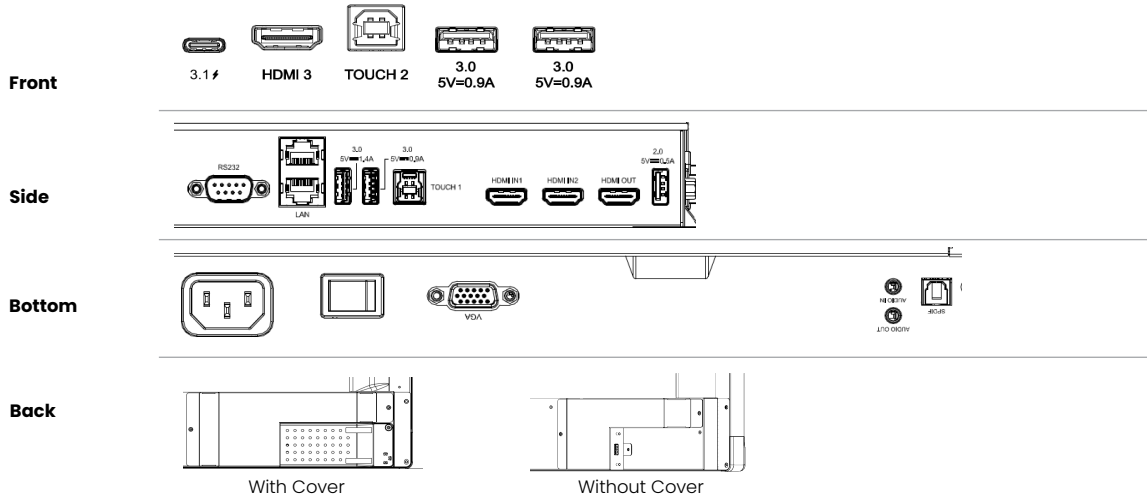

Input/output terminals

Wallmount